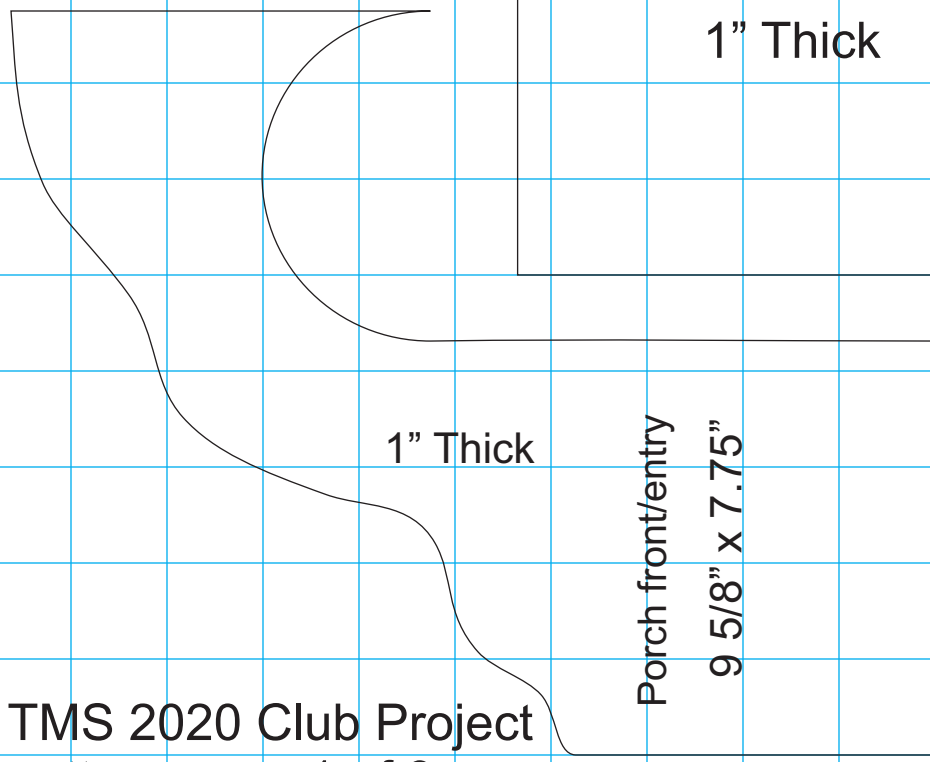

10 1/2" X 11 5/16"

Side 1" Thick

Top of porch wall or ?  
9 1/5" x 1 3/4"

1" Thick

patio wall 4" x 9 5/8"  
1" Thick

1" Thick

Porch front/entry  
9 5/8" x 7.75"

1" Thick  
Fireplace  
Hearth  
4" x 4 1/5"

TMS 2020 Club Project  
pattern page 2 of 3

**Back (side A)**

1" Thick

**Back (side B)**

23 1/4" x 11 5/16"  
total dimensions

Original pattern also included a rectangle 1" x 11 1/2 inches with no markings on it. It was not used in the prototype, Sallie did not know what it was for.

10 1/2" X 11 5/16"

Side 1" Thick

TMS 2020 Club Project  
pattern page 3 of 3

Roof

14 1/2" x 9 1/4"

1/4" Thick